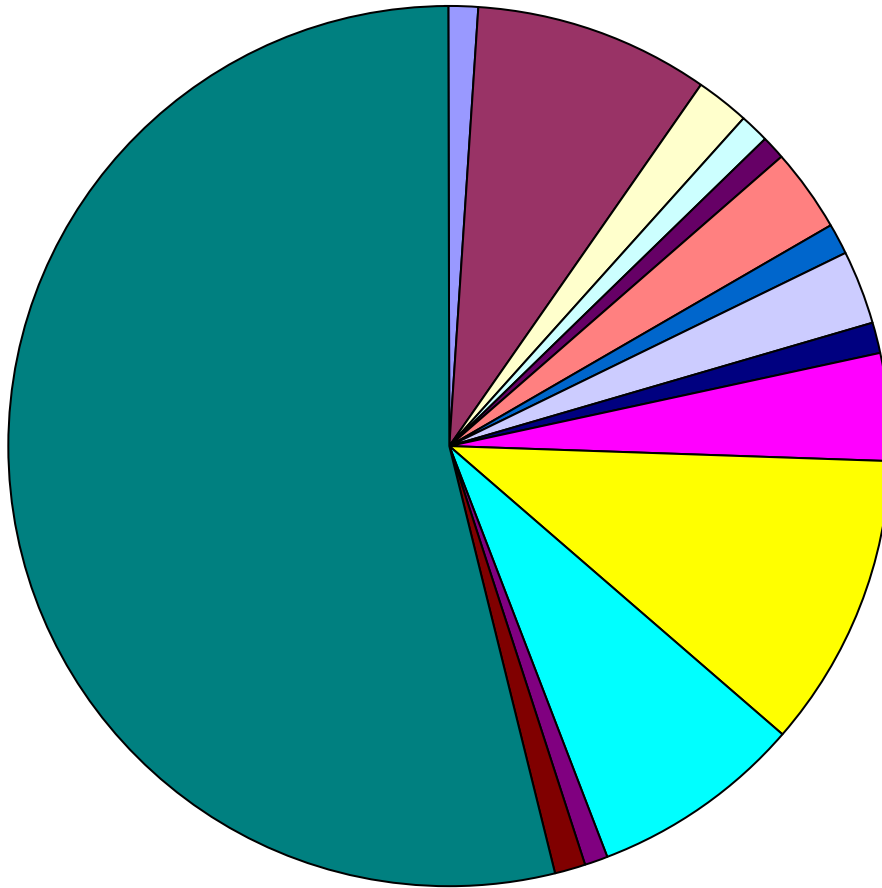

City Count-Latest Distribution

- Amisville
- Bealeton
- Brandy Station
- Broad Run
- Casanova
- Catlett
- Culpeper
- Goldvein
- Linden
- Marshall
- Midland
- Remington
- Rixeyville
- The Plains
- Warrenton